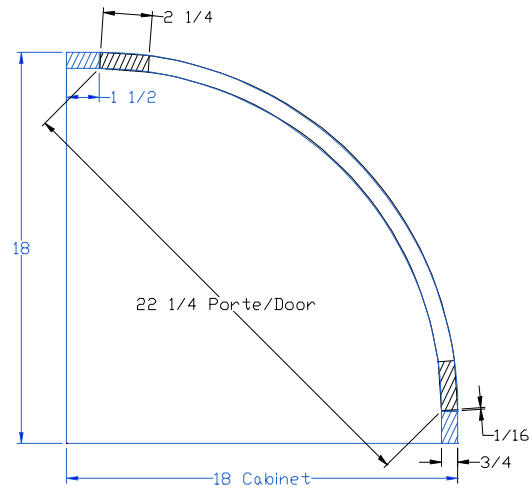

Frameless

Corner 12"
 Frames 2-1/4"

Corner 12"
 Frames 2-7/8"

Radius 12"
 Doors 2

Cal Door
*The doors that make
great kitchens*

400 Cochrane Circle
Morgan Hill, CA 95037
Tel: 408.782.5700
Fax: 408.782.9000

Frameless

12" X 12" Convex Cabinet - 1 door

18" X 18" Convex Cabinet - 1 door

24" X 24" Convex Cabinet - 2 doors

Frameless

Radius 14"
Doors 2

Radius 18"
Doors 2

Radius 18"
Door 1

Frameless

Rayon 24"
Doors 2

Radius 36"
Doors 4

Cal Door
*The doors that make
great kitchens*

400 Cochrane Circle
Morgan Hill, CA 95037
Tel: 408.782.5700
Fax: 408.782.9000

5/8" overlay

12" X 12" Convex Cabinet

18" X 18" Convex Cabinet

24" X 24" Convex Cabinet

Crossbow

Crossbow door style 12

Crossbow door style 15