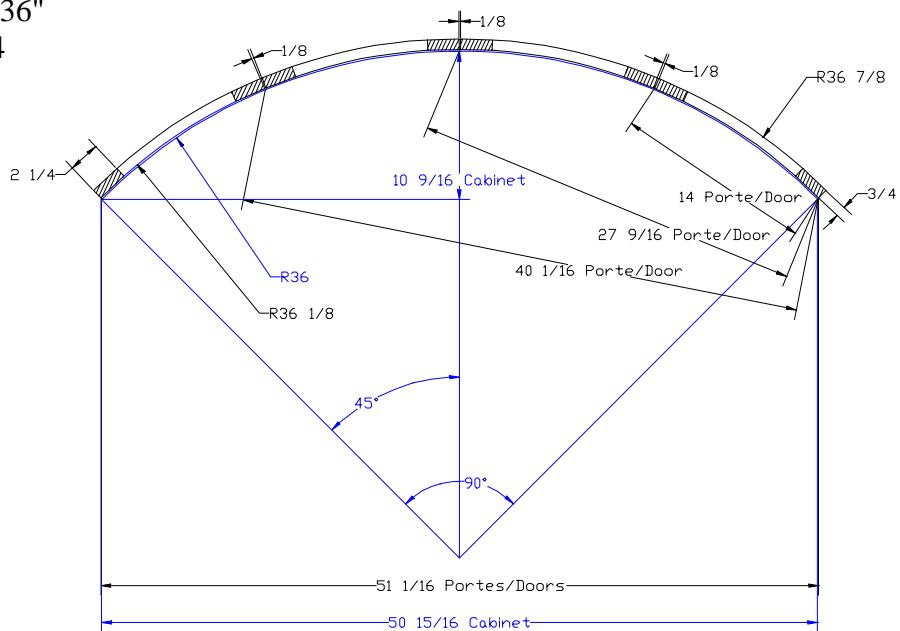

Frameless

Radius 14"
Doors 2

Radius 18"
Doors 2

Radius 18"
Door 1

Frameless

Rayon 24"
Doors 2

Radius 36"
Doors 4

Cal Door
*The doors that make
great kitchens*

400 Cochrane Circle
Morgan Hill, CA 95037
Tel: 408.782.5700
Fax: 408.782.9000

5/8" overlay

12" X 12" Convex Cabinet

18" X 18" Convex Cabinet

24" X 24" Convex Cabinet

Crossbow

Crossbow door style 12

Crossbow door style 15