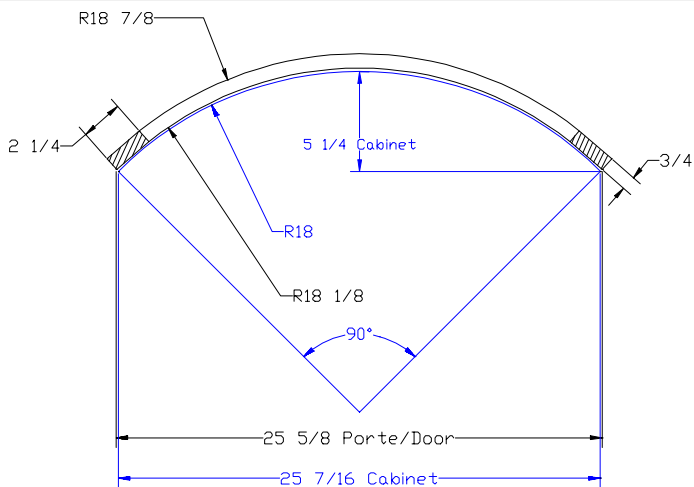

Frameless

12" X 12" Convex Cabinet - 1 door

18" X 18" Convex Cabinet - 1 door

24" X 24" Convex Cabinet - 2 doors

Frameless

Radius 14"
Doors 2

Radius 18"
Doors 2

Radius 18"
Door 1

Frameless

Rayon 24"
Doors 2

Radius 36"
Doors 4

Cal Door
*The doors that make
great kitchens*

400 Cochrane Circle
Morgan Hill, CA 95037
Tel: 408.782.5700
Fax: 408.782.9000

5/8" overlay

12" X 12" Convex Cabinet

18" X 18" Convex Cabinet

24" X 24" Convex Cabinet

Crossbow

Crossbow door style 12

Crossbow door style 15