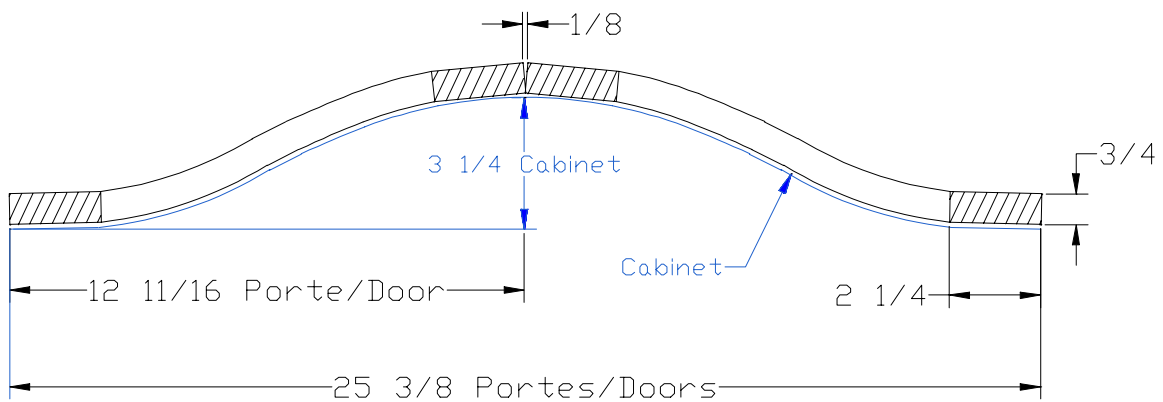

400 Cochrane Circle
Morgan Hill, CA 95037
Tel: 408.782.5700
Fax: 408.782.9000

5/8" overlay

12" X 12" Convex Cabinet

18" X 18" Convex Cabinet

24" X 24" Convex Cabinet

Crossbow

Crossbow door style 12

Crossbow door style 15