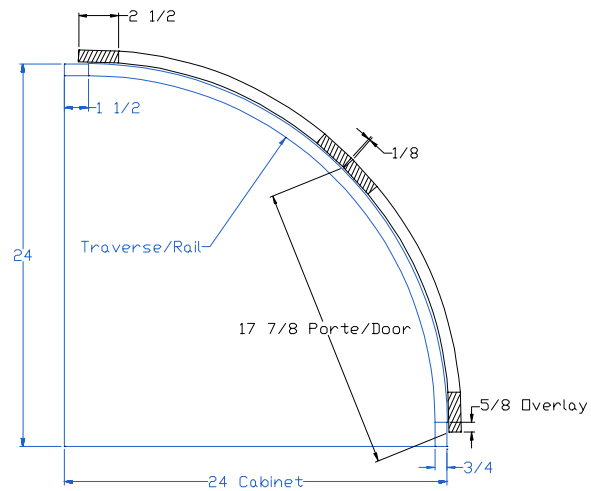

Frameless

Rayon 24"
Doors 2

Radius 36"
Doors 4

Cal Door
*The doors that make
great kitchens*

400 Cochrane Circle
Morgan Hill, CA 95037
Tel: 408.782.5700
Fax: 408.782.9000

5/8" overlay

12" X 12" Convex Cabinet

18" X 18" Convex Cabinet

24" X 24" Convex Cabinet

Crossbow

Crossbow door style 12

Crossbow door style 15