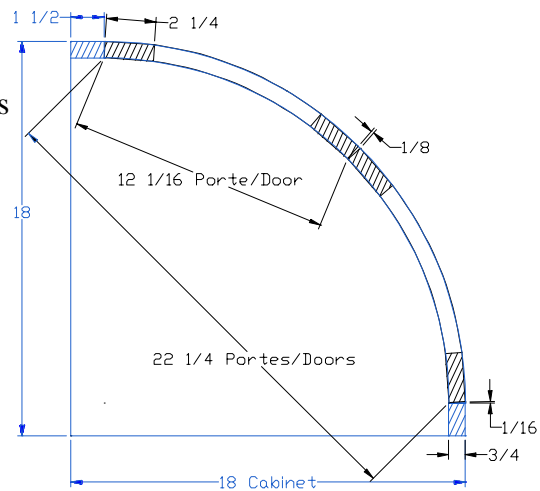

Frameless

12" X 12" Convex Cabinet - 1 door

18" X 18" Convex Cabinet - 1 door

24" X 24" Convex Cabinet - 2 doors

Frameless

Radius 14"
Doors 2

Radius 18"
Doors 2

Radius 18"
Door 1

Frameless

Rayon 24"
Doors 2

Radius 36"
Doors 4

Cal Door
*The doors that make
great kitchens*

400 Cochrane Circle
Morgan Hill, CA 95037
Tel: 408.782.5700
Fax: 408.782.9000

5/8" overlay

12" X 12" Convex Cabinet

18" X 18" Convex Cabinet

24" X 24" Convex Cabinet

Crossbow

Crossbow door style 12

Crossbow door style 15