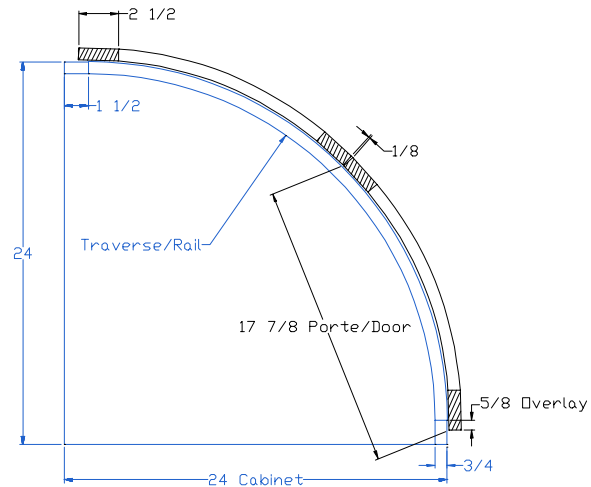

400 Cochrane Circle
Morgan Hill, CA 95037
Tel: 408.782.5700
Fax: 408.782.9000

5/8" overlay

12" X 12" Convex Cabinet

18" X 18" Convex Cabinet

24" X 24" Convex Cabinet

Crossbow

Crossbow door style 12

Crossbow door style 15