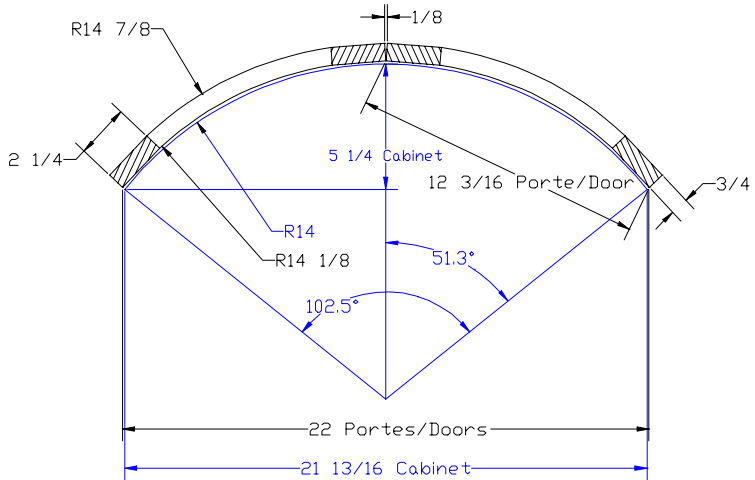

Frameless

12" X 12" Convex Cabinet - 1 door

18" X 18" Convex Cabinet - 1 door

24" X 24" Convex Cabinet - 2 doors

Frameless

Radius 14"
Doors 2

Radius 18"
Doors 2

Radius 18"
Door 1

Frameless

Rayon 24"
Doors 2

Radius 36"
Doors 4

Cal Door
*The doors that make
great kitchens*

400 Cochrane Circle
Morgan Hill, CA 95037
Tel: 408.782.5700
Fax: 408.782.9000

5/8" overlay

12" X 12" Convex Cabinet

18" X 18" Convex Cabinet

24" X 24" Convex Cabinet

Crossbow

Crossbow door style 12

Crossbow door style 15