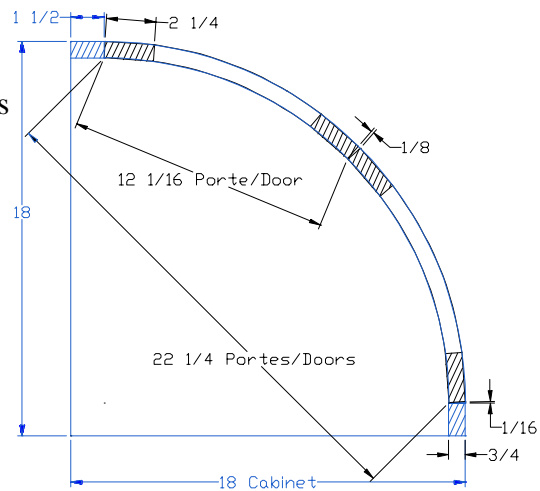

Cal Door
*The doors that make
great kitchens*

400 Cochrane Circle
Morgan Hill, CA 95037
Tel: 408.782.5700
Fax: 408.782.9000

Frameless

12" X 12" Convex Cabinet - 1 door

18" X 18" Convex Cabinet - 1 door

24" X 24" Convex Cabinet - 2 doors

Frameless

Radius 14"
Doors 2

Radius 18"
Doors 2

Radius 18"
Door 1

Frameless

Rayon 24"
Doors 2

Radius 36"
Doors 4

Cal Door
*The doors that make
great kitchens*

400 Cochrane Circle
Morgan Hill, CA 95037
Tel: 408.782.5700
Fax: 408.782.9000

5/8" overlay

12" X 12" Convex Cabinet

18" X 18" Convex Cabinet

24" X 24" Convex Cabinet

Crossbow

Crossbow door style 12

Crossbow door style 15