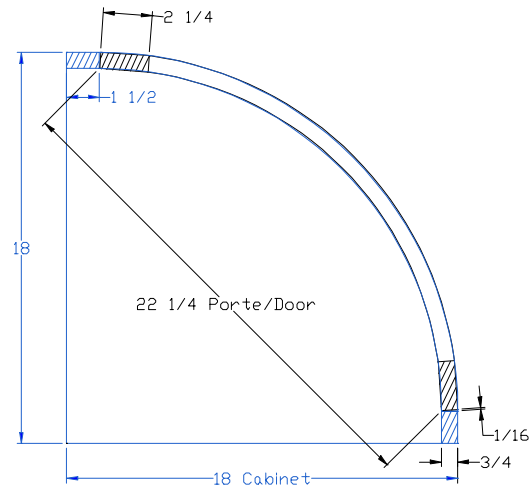

Cal Door
*The doors that make
great kitchens*

400 Cochrane Circle
Morgan Hill, CA 95037
Tel: 408.782.5700
Fax: 408.782.9000

Frameless

12" X 12" Convex Cabinet - 1 door

18" X 18" Convex Cabinet - 1 door

24" X 24" Convex Cabinet - 2 doors

Frameless

Radius 14"
Doors 2

Radius 18"
Doors 2

Radius 18"
Door 1

Frameless

Rayon 24"
Doors 2

Radius 36"
Doors 4

Cal Door
*The doors that make
great kitchens*

400 Cochrane Circle
Morgan Hill, CA 95037
Tel: 408.782.5700
Fax: 408.782.9000

5/8" overlay

12" X 12" Convex Cabinet

18" X 18" Convex Cabinet

24" X 24" Convex Cabinet

Crossbow

Crossbow door style 12

Crossbow door style 15