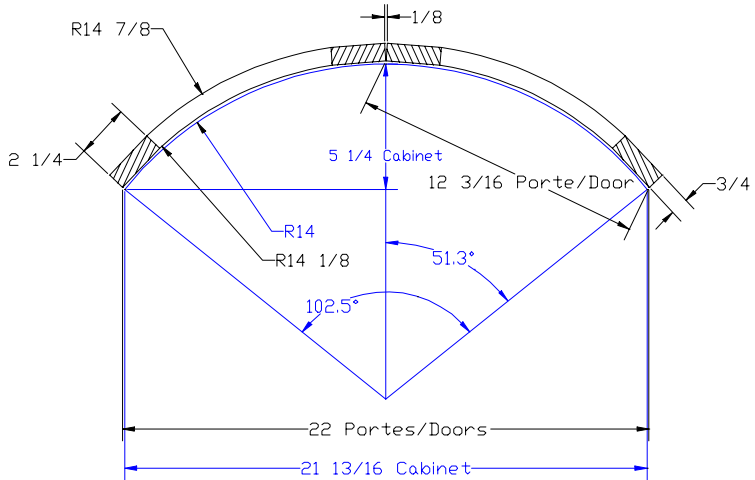

Cal Door
*The doors that make
great kitchens*

400 Cochrane Circle
Morgan Hill, CA 95037
Tel: 408.782.5700
Fax: 408.782.9000

Frameless

12" X 12" Convex Cabinet - 1 door

18" X 18" Convex Cabinet - 1 door

24" X 24" Convex Cabinet - 2 doors

Frameless

Radius 14"
Doors 2

Radius 18"
Doors 2

Radius 18"
Door 1

Frameless

Rayon 24"
Doors 2

Radius 36"
Doors 4

Cal Door
*The doors that make
great kitchens*

400 Cochrane Circle
Morgan Hill, CA 95037
Tel: 408.782.5700
Fax: 408.782.9000

5/8" overlay

12" X 12" Convex Cabinet

18" X 18" Convex Cabinet

24" X 24" Convex Cabinet

Crossbow

Crossbow door style 12

Crossbow door style 15