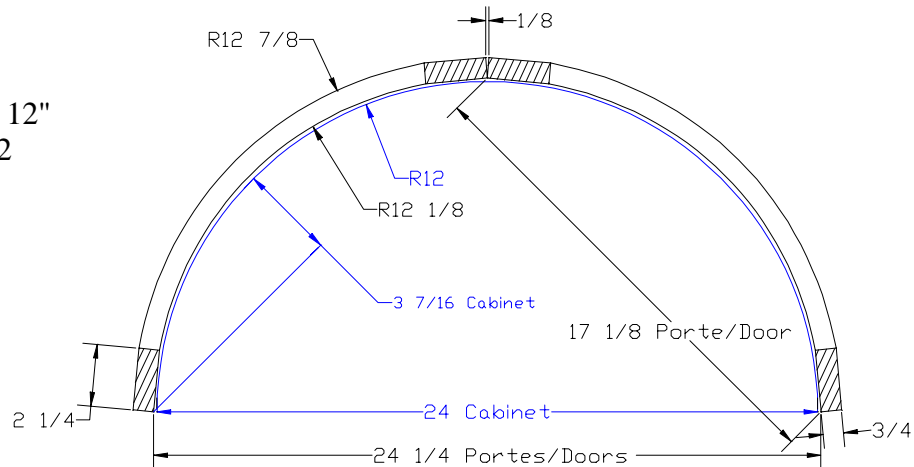

Frameless

Corner 12"
 Frames 2-1/4"

Corner 12"
 Frames 2-7/8"

Radius 12"
 Doors 2

Cal Door
*The doors that make
great kitchens*

400 Cochrane Circle
Morgan Hill, CA 95037
Tel: 408.782.5700
Fax: 408.782.9000

Frameless

12" X 12" Convex Cabinet - 1 door

18" X 18" Convex Cabinet - 1 door

24" X 24" Convex Cabinet - 2 doors

Frameless

Radius 14"
Doors 2

Radius 18"
Doors 2

Radius 18"
Door 1

18" X 18" Convex Cabinet

24" X 24" Convex Cabinet

Crossbow

Crossbow door style 12

Crossbow door style 15