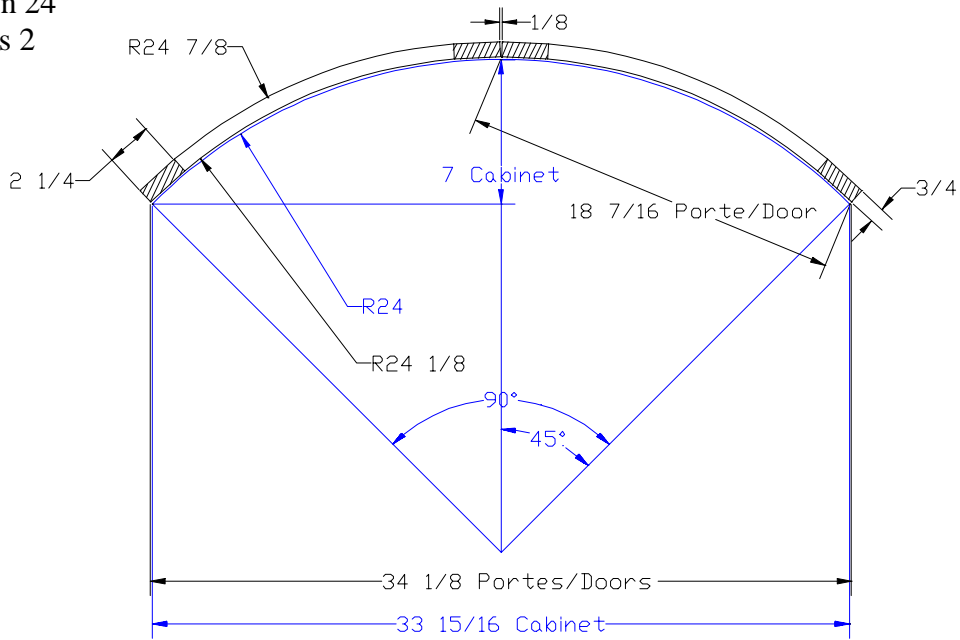

Frameless

Radius 14"
Doors 2

Radius 18"
Doors 2

Radius 18"
Door 1

Frameless

Rayon 24"
Doors 2

Radius 36"
Doors 4

Cal Door
*The doors that make
great kitchens*

400 Cochrane Circle
Morgan Hill, CA 95037
Tel: 408.782.5700
Fax: 408.782.9000

5/8" overlay

12" X 12" Convex Cabinet

18" X 18" Convex Cabinet

24" X 24" Convex Cabinet

Crossbow

Crossbow door style 12

Crossbow door style 15