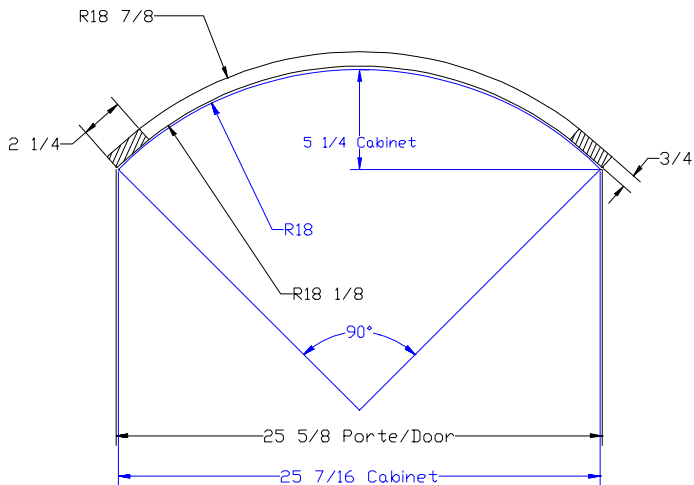

Frameless

Radius 14"
Doors 2

Radius 18"
Doors 2

Radius 18"
Door 1

Frameless

Rayon 24"
Doors 2

Radius 36"
Doors 4

Cal Door
*The doors that make
great kitchens*

400 Cochrane Circle
Morgan Hill, CA 95037
Tel: 408.782.5700
Fax: 408.782.9000

5/8" overlay

12" X 12" Convex Cabinet

18" X 18" Convex Cabinet

24" X 24" Convex Cabinet

Crossbow

Crossbow door style 12

Crossbow door style 15