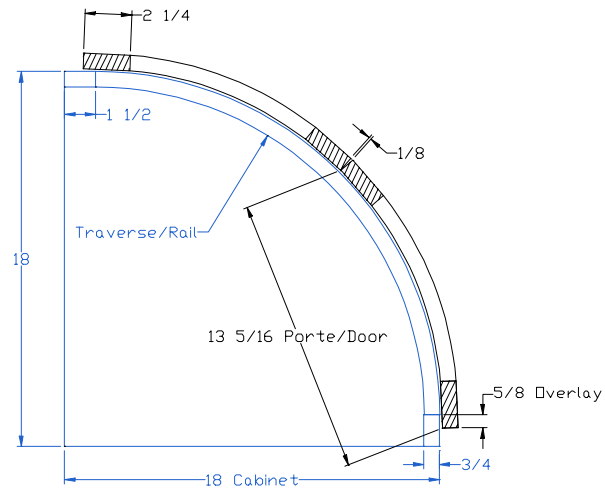

Frameless

Rayon 24"
Doors 2

Radius 36"
Doors 4

Cal Door
*The doors that make
great kitchens*

400 Cochrane Circle
Morgan Hill, CA 95037
Tel: 408.782.5700
Fax: 408.782.9000

5/8" overlay

12" X 12" Convex Cabinet

18" X 18" Convex Cabinet

24" X 24" Convex Cabinet

Crossbow

Crossbow door style 12

Crossbow door style 15