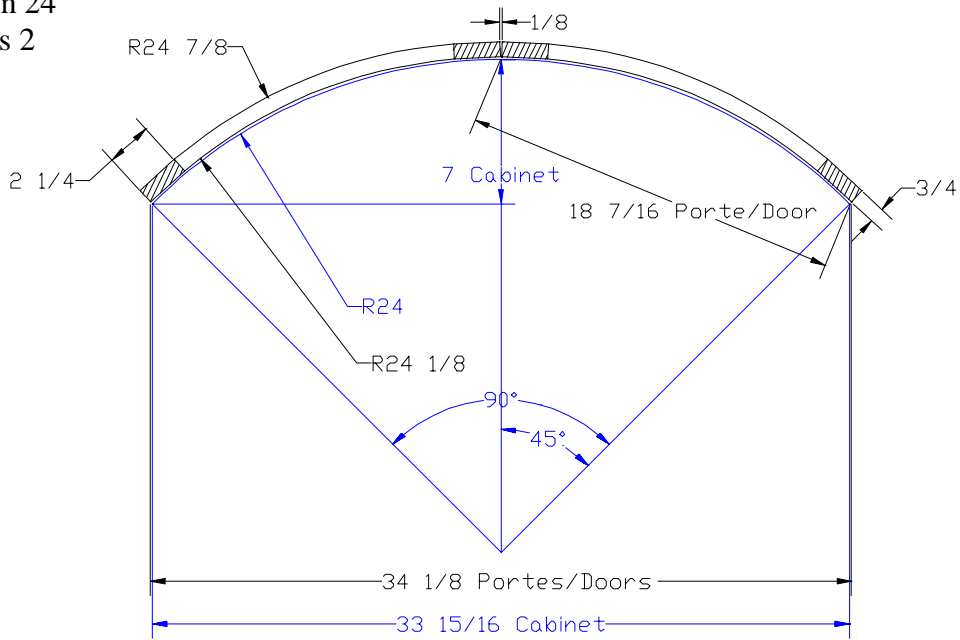

Frameless

12" X 12" Convex Cabinet - 1 door

18" X 18" Convex Cabinet - 1 door

24" X 24" Convex Cabinet - 2 doors

Frameless

Radius 14"
Doors 2

Radius 18"
Doors 2

Radius 18"
Door 1

Frameless

Rayon 24"
Doors 2

Radius 36"
Doors 4

Cal Door
*The doors that make
great kitchens*

400 Cochrane Circle
Morgan Hill, CA 95037
Tel: 408.782.5700
Fax: 408.782.9000

5/8" overlay

12" X 12" Convex Cabinet

18" X 18" Convex Cabinet

24" X 24" Convex Cabinet

Crossbow

Crossbow door style 12

Crossbow door style 15