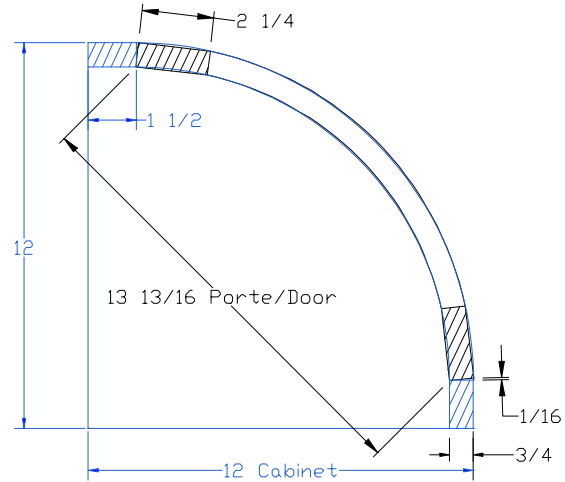

Frameless

Corner 12"
 Frames 2-1/4"

Corner 12"
 Frames 2-7/8"

Radius 12"
 Doors 2

Cal Door
*The doors that make
great kitchens*

400 Cochrane Circle
Morgan Hill, CA 95037
Tel: 408.782.5700
Fax: 408.782.9000

Frameless

12" X 12" Convex Cabinet - 1 door

18" X 18" Convex Cabinet - 1 door

24" X 24" Convex Cabinet - 2 doors

Frameless

Radius 14"
Doors 2

Radius 18"
Doors 2

Radius 18"
Door 1

Frameless

Rayon 24"
Doors 2

Radius 36"
Doors 4

Cal Door
*The doors that make
great kitchens*

400 Cochrane Circle
Morgan Hill, CA 95037
Tel: 408.782.5700
Fax: 408.782.9000

5/8" overlay

12" X 12" Convex Cabinet

18" X 18" Convex Cabinet

24" X 24" Convex Cabinet

Crossbow

Crossbow door style 12

Crossbow door style 15