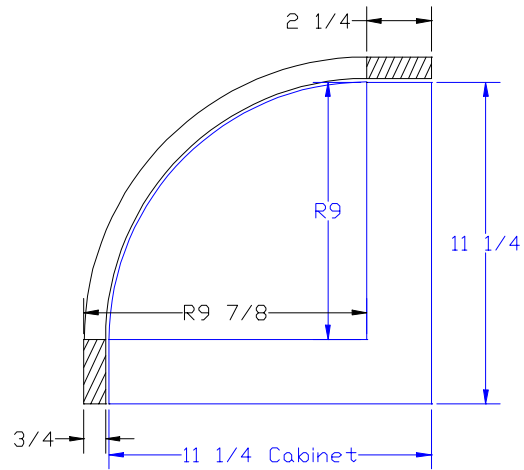

Frameless

Corner 12"
 Frames 2-1/4"

Corner 12"
 Frames 2-7/8"

Radius 12"
 Doors 2

Cal Door
*The doors that make
great kitchens*

400 Cochrane Circle
Morgan Hill, CA 95037
Tel: 408.782.5700
Fax: 408.782.9000

Frameless

12" X 12" Convex Cabinet - 1 door

18" X 18" Convex Cabinet - 1 door

24" X 24" Convex Cabinet - 2 doors

Frameless

Radius 14"
Doors 2

Radius 18"
Doors 2

Radius 18"
Door 1

Frameless

Rayon 24"
Doors 2

Radius 36"
Doors 4

Cal Door
*The doors that make
great kitchens*

400 Cochrane Circle
Morgan Hill, CA 95037
Tel: 408.782.5700
Fax: 408.782.9000

5/8" overlay

12" X 12" Convex Cabinet

18" X 18" Convex Cabinet

24" X 24" Convex Cabinet

Crossbow

Crossbow door style 12

Crossbow door style 15