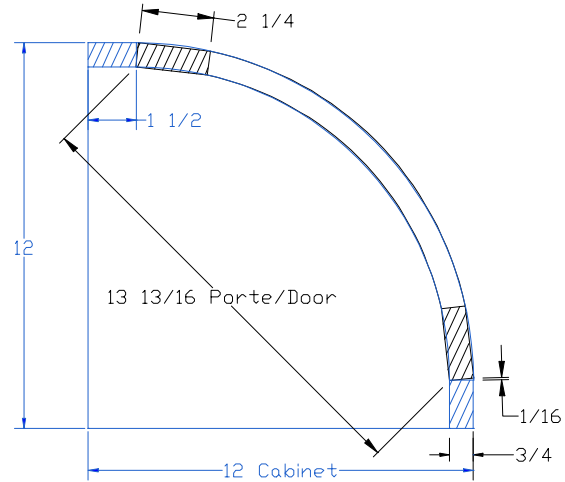

Cal Door
*The doors that make
great kitchens*

400 Cochrane Circle
Morgan Hill, CA 95037
Tel: 408.782.5700
Fax: 408.782.9000

Frameless

12" X 12" Convex Cabinet - 1 door

18" X 18" Convex Cabinet - 1 door

24" X 24" Convex Cabinet - 2 doors

Frameless

Radius 14"
Doors 2

Radius 18"
Doors 2

Radius 18"
Door 1

Frameless

Rayon 24"
Doors 2

Radius 36"
Doors 4

Cal Door
*The doors that make
great kitchens*

400 Cochrane Circle
Morgan Hill, CA 95037
Tel: 408.782.5700
Fax: 408.782.9000

5/8" overlay

12" X 12" Convex Cabinet

18" X 18" Convex Cabinet

24" X 24" Convex Cabinet

Crossbow

Crossbow door style 12

Crossbow door style 15