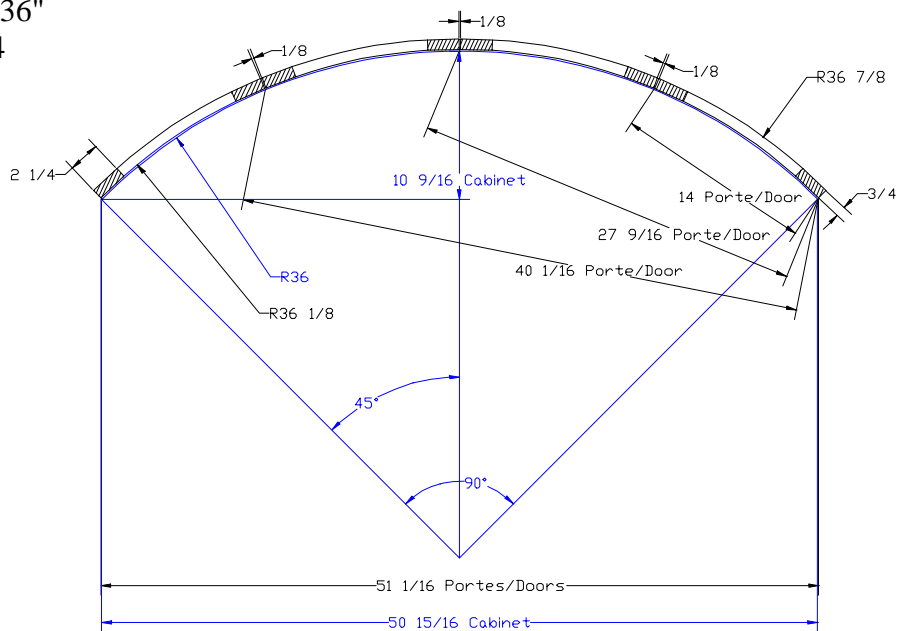

Frameless

12" X 12" Convex Cabinet - 1 door

18" X 18" Convex Cabinet - 1 door

24" X 24" Convex Cabinet - 2 doors

Frameless

Radius 14"
Doors 2

Radius 18"
Doors 2

Radius 18"
Door 1

Frameless

Rayon 24"
Doors 2

Radius 36"
Doors 4

Cal Door
*The doors that make
great kitchens*

400 Cochrane Circle
Morgan Hill, CA 95037
Tel: 408.782.5700
Fax: 408.782.9000

5/8" overlay

12" X 12" Convex Cabinet

18" X 18" Convex Cabinet

24" X 24" Convex Cabinet

Crossbow

Crossbow door style 12

Crossbow door style 15