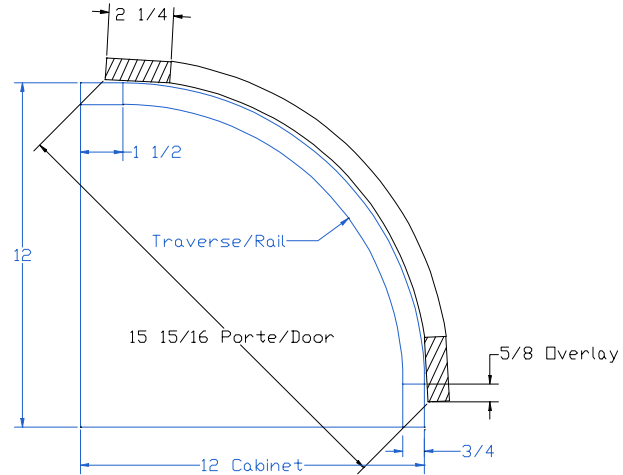

Frameless

Rayon 24"
Doors 2

Radius 36"
Doors 4

Cal Door
*The doors that make
great kitchens*

400 Cochrane Circle
Morgan Hill, CA 95037
Tel: 408.782.5700
Fax: 408.782.9000

5/8" overlay

12" X 12" Convex Cabinet

18" X 18" Convex Cabinet

24" X 24" Convex Cabinet

Crossbow

Crossbow door style 12

Crossbow door style 15