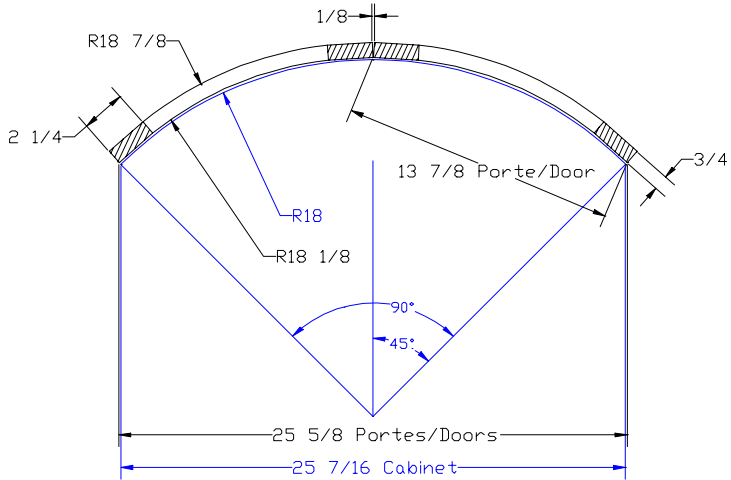

Cal Door
*The doors that make
great kitchens*

400 Cochrane Circle
Morgan Hill, CA 95037
Tel: 408.782.5700
Fax: 408.782.9000

Frameless

12" X 12" Convex Cabinet - 1 door

18" X 18" Convex Cabinet - 1 door

24" X 24" Convex Cabinet - 2 doors

Frameless

Radius 14"
Doors 2

Radius 18"
Doors 2

Radius 18"
Door 1

Frameless

Rayon 24"
Doors 2

Radius 36"
Doors 4

Cal Door
*The doors that make
great kitchens*

400 Cochrane Circle
Morgan Hill, CA 95037
Tel: 408.782.5700
Fax: 408.782.9000

5/8" overlay

12" X 12" Convex Cabinet

18" X 18" Convex Cabinet

24" X 24" Convex Cabinet

Crossbow

Crossbow door style 12

Crossbow door style 15