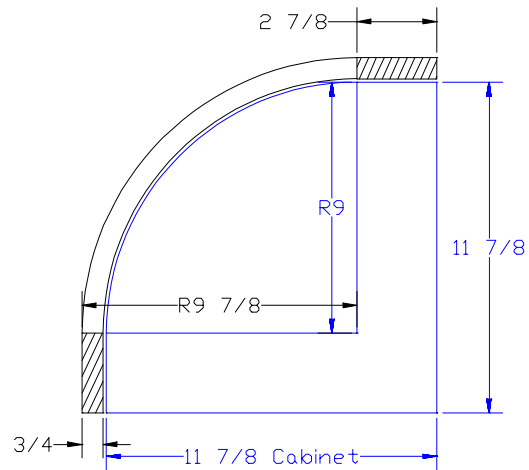

Frameless

Corner 12"
 Frames 2-1/4"

Corner 12"
 Frames 2-7/8"

Radius 12"
 Doors 2

Cal Door
*The doors that make
great kitchens*

400 Cochrane Circle
Morgan Hill, CA 95037
Tel: 408.782.5700
Fax: 408.782.9000

Frameless

12" X 12" Convex Cabinet - 1 door

18" X 18" Convex Cabinet - 1 door

24" X 24" Convex Cabinet - 2 doors

Frameless

Radius 14"
Doors 2

Radius 18"
Doors 2

Radius 18"
Door 1

Frameless

Rayon 24"
Doors 2

Radius 36"
Doors 4

Cal Door
*The doors that make
great kitchens*

400 Cochrane Circle
Morgan Hill, CA 95037
Tel: 408.782.5700
Fax: 408.782.9000

5/8" overlay

12" X 12" Convex Cabinet

18" X 18" Convex Cabinet

24" X 24" Convex Cabinet

Crossbow

Crossbow door style 12

Crossbow door style 15