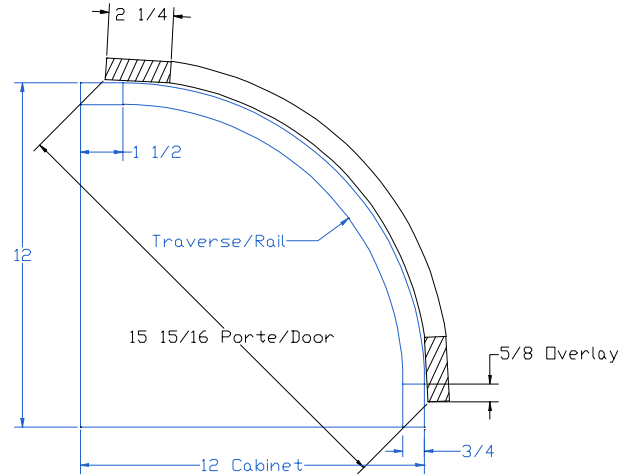

Frameless

Radius 14"
Doors 2

Radius 18"
Doors 2

Radius 18"
Door 1

Frameless

Rayon 24"
Doors 2

Radius 36"
Doors 4

Cal Door
*The doors that make
great kitchens*

400 Cochrane Circle
Morgan Hill, CA 95037
Tel: 408.782.5700
Fax: 408.782.9000

5/8" overlay

12" X 12" Convex Cabinet

18" X 18" Convex Cabinet

24" X 24" Convex Cabinet

Crossbow

Crossbow door style 12

Crossbow door style 15