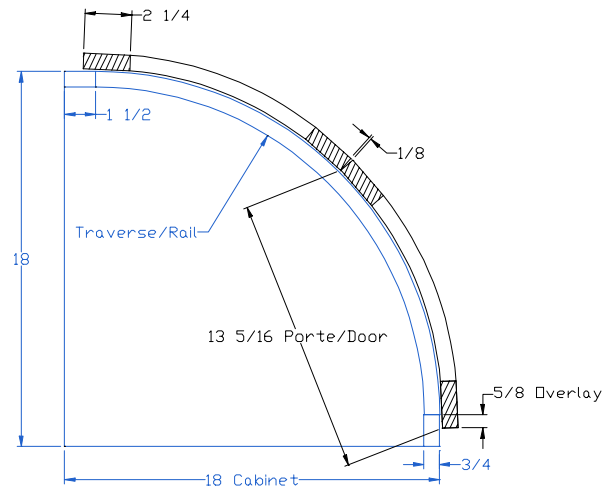

Frameless

Radius 14"
Doors 2

Radius 18"
Doors 2

Radius 18"
Door 1

Frameless

Rayon 24"
Doors 2

Radius 36"
Doors 4

Cal Door
*The doors that make
great kitchens*

400 Cochrane Circle
Morgan Hill, CA 95037
Tel: 408.782.5700
Fax: 408.782.9000

5/8" overlay

12" X 12" Convex Cabinet

18" X 18" Convex Cabinet

24" X 24" Convex Cabinet

Crossbow

Crossbow door style 12

Crossbow door style 15