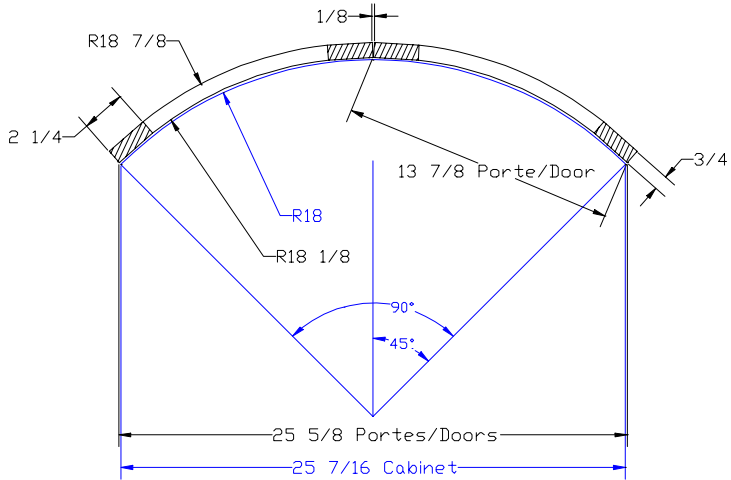

Frameless

12" X 12" Convex Cabinet - 1 door

18" X 18" Convex Cabinet - 1 door

24" X 24" Convex Cabinet - 2 doors

Frameless

Radius 14"
Doors 2

Radius 18"
Doors 2

Radius 18"
Door 1

Frameless

Rayon 24"
Doors 2

Radius 36"
Doors 4

Cal Door
*The doors that make
great kitchens*

400 Cochrane Circle
Morgan Hill, CA 95037
Tel: 408.782.5700
Fax: 408.782.9000

5/8" overlay

12" X 12" Convex Cabinet

18" X 18" Convex Cabinet

24" X 24" Convex Cabinet

Crossbow

Crossbow door style 12

Crossbow door style 15