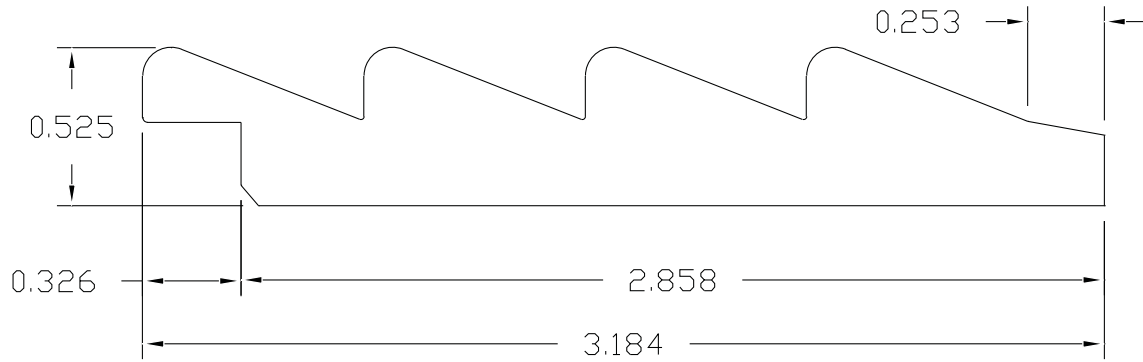

True Open Louver Door

- Available in **most wood** species
- Any width
- Height 1" increments

- Doors over 20" wide and over 48" high are not guaranteed against warping, twisting, or cracking.
- Doors 18" or wider will be manufactured with vertical stabilizer bars on the back of the door.

Closed Louver Doors

- Doors over 20" wide and over 48" high are not guaranteed against warping, twisting, or cracking.