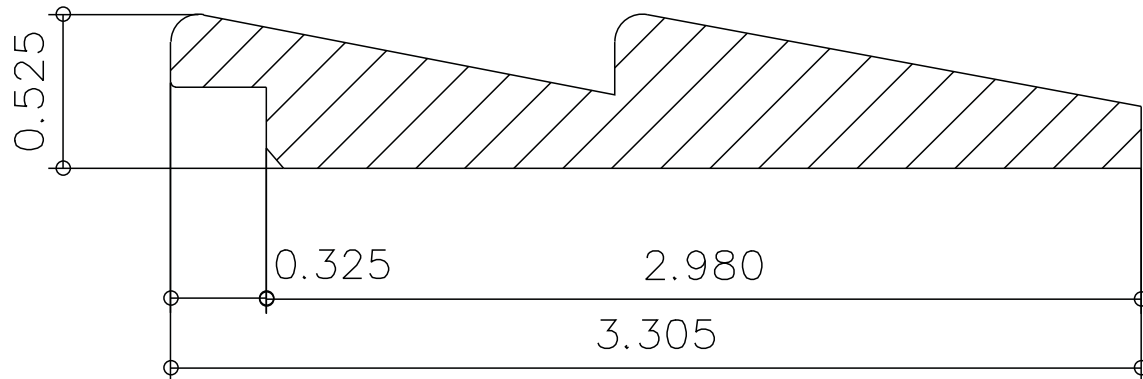

True Open Louver Door

- Available in **most wood** species
- Any width
- Height 1" increments

- Doors over 20" wide and over 48" high are not guaranteed against warping, twisting, or cracking.
- Doors 18" or wider will be manufactured with vertical stabilizer bars on the back of the door.

Closed Louver Doors

- Doors over 20" wide and over 48" high are not guaranteed against warping, twisting, or cracking.