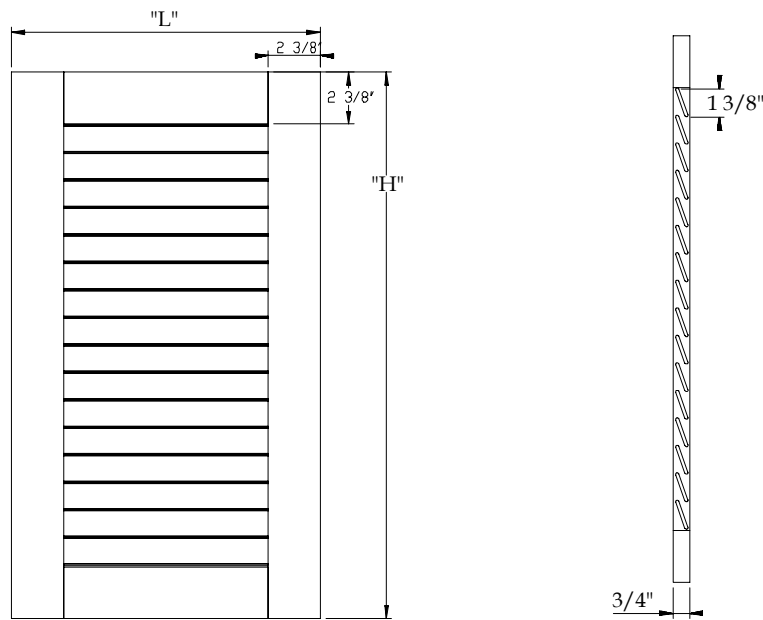

True Open Louver Door

- Available in **most wood** species
- Any width
- Height 1" increments

- Doors over 20" wide and over 48" high are not guaranteed against warping, twisting, or cracking.
- Doors 18" or wider will be manufactured with vertical stabilizer bars on the back of the door.

Closed Louver Doors

- Doors over 20" wide and over 48" high are not guaranteed against warping, twisting, or cracking.