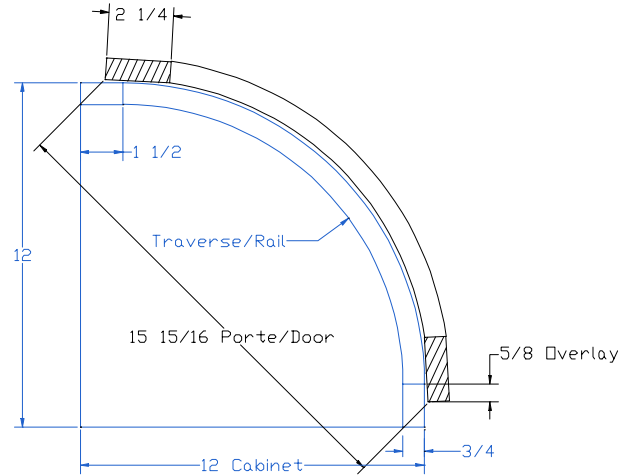

Frameless

Corner 12"
Frames 2-1/4"

Corner 12"
Frames 2-7/8"

Radius 12"
Doors 2

Frameless

12" X 12" Convex Cabinet - 1 door

18" X 18" Convex Cabinet - 1 door

24" X 24" Convex Cabinet - 2 doors

Frameless

Radius 14"
Doors 2

Radius 18"
Doors 2

Radius 18"
Door 1

Frameless

Rayon 24"
Doors 2

Radius 36"
Doors 4

5/8" overlay

12" X 12" Convex Cabinet

18" X 18" Convex Cabinet

24" X 24" Convex Cabinet

Crossbow

Crossbow door style 12

Crossbow door style 15